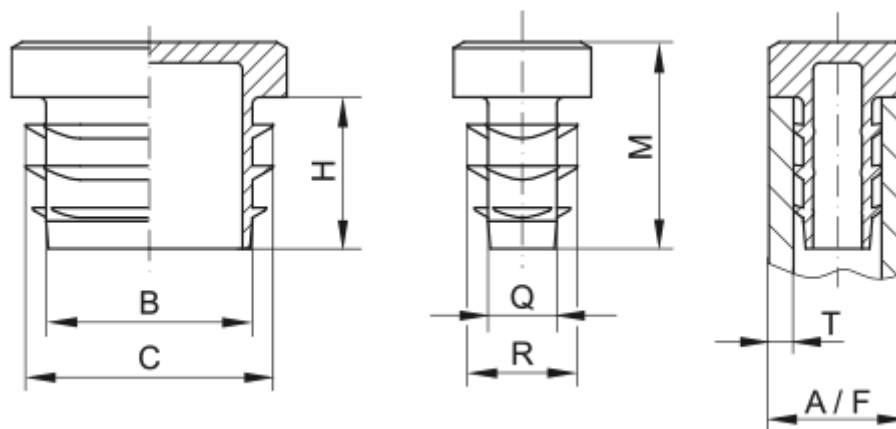

Article number: 59GPN270R120604

Description: KLEE Square plugs GPN 270 - 120x60 (Wall thickness 4)

Measures

A = 120x60

B = 109

C = 114

H = 17

M = 22

Q = 49

R = 54

T = 4